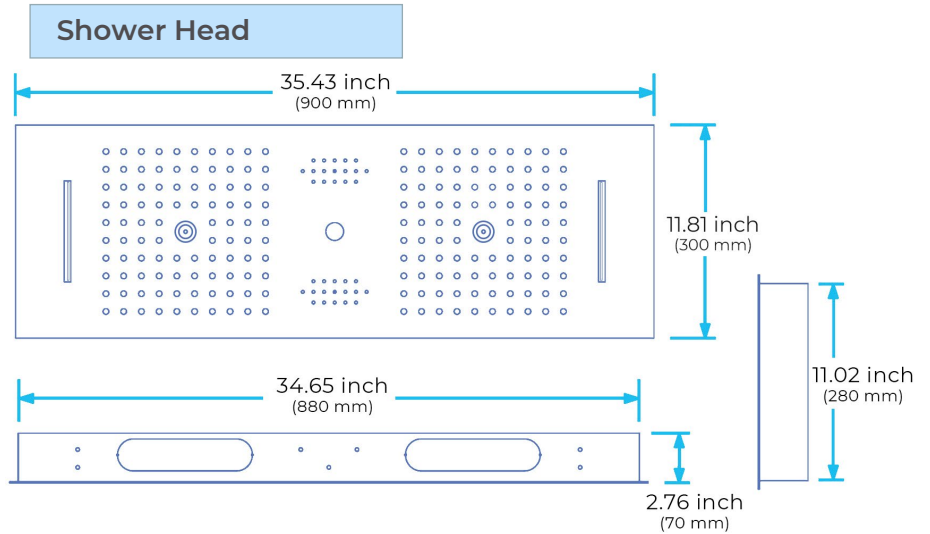

LED REMOTE CONTROLLED MATTE BLACK THERMOSTATIC RECESSED CEILING MOUNT MUSICAL RAINFALL WATERFALL MIST SHOWER SYSTEM WITH HAND SHOWER AND 3 JETTED BODY SPRAYS SPECIFICATIONS

Shower Panel /Hose Material: 304 Stainless Steel
 Shower Head Size: 900*300 mm
 Showerheads Install: Embedded Ceiling Mounted
 Concealed Mixer Install: Wall-Mounted
 LED Shower Head Functions: Rainfall, Waterfall, Mist, Water Column
 Water Pressure: 0.3 MPA
 Water Flow: 16L/min~28L/min
 Shower Accessories Material: Brass
 LED Light: Need to Connect Power
 LED Light Color: 64 Color
 Shower Hose Length: 1.5M
 AC: 100-265V 50/60Hz
 Music: Need Bluetooth

Product shown is only for installation display purpose

All dimensions and specifications are nominal and may vary. Use actual products for accuracy in critical situations.

Shower Mixer

Product shown is only for installation display purpose

Hand Shower

Flow Rate: 2.0 GPM / 7.6 LPM

Shower Mixer Connections

Body Jet

FEATURES

- Material: Brass
- Base Plate Height: 5-1/8"
- Base Plate Width: 5-1/8"
- Jet Surface Area: 3-1/8"
- Surface Depth: 1/4"
- Adjustment Angle: 5°
- Male NPT Connection: 1/2"
- Maximum Flow Rate: 2.5 GPM (9.5L/min) max @ 80 psi