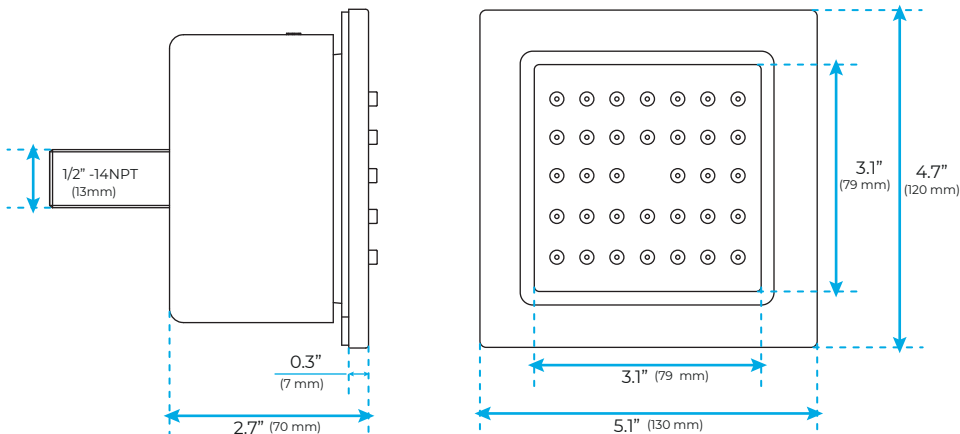

LED REMOTE CONTROLLED MATTE BLACK THERMOSTATIC RECESSED CEILING MOUNT MUSICAL RAINFALL WATERFALL MIST SHOWER SYSTEM WITH HAND SHOWER AND 3 JETTED BODY SPRAYS SPECIFICATIONS

Shower Panel /Hose Material: 304 Stainless Steel
 Shower Head Size: 900*300 mm
 Showerheads Install: Embedded Ceiling Mounted
 Concealed Mixer Install: Wall-Mounted
 LED Shower Head Functions: Rainfall, Waterfall, Mist, Water Column
 Water Pressure: 0.3 MPA
 Water Flow: 16L/min~28L/min
 Shower Accessories Material: Brass
 LED Light: Need to Connect Power
 LED Light Color: 64 Color
 Shower Hose Length: 1.5M
 AC: 100-265V 50/60Hz
 Music: Need Bluetooth

Product shown is only for installation display purpose

All dimensions and specifications are nominal and may vary. Use actual products for accuracy in critical situations.

Shower Mixer

Product shown is only for installation display purpose

Hand Shower

Flow Rate: 2.0 GPM / 7.6 LPM

Shower Mixer Connections

Body Jet

FEATURES

- Material: Brass
- Base Plate Height: 5-1/8"
- Base Plate Width: 5-1/8"
- Jet Surface Area: 3-1/8"
- Surface Depth: 1/4"
- Adjustment Angle: 5°
- Male NPT Connection: 1/2"
- Maximum Flow Rate: 2.5 GPM (9.5L/min) max @ 80 psi