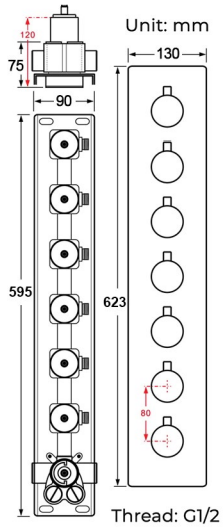

LED REMOTE CONTROLLED MATTE BLACK THERMOSTATIC RECESSED CEILING MOUNT MUSICAL RAINFALL WATERFALL MIST SHOWER SYSTEM WITH HAND SHOWER AND 3 JETTED BODY SPRAYS SPECIFICATIONS

Shower Panel /Hose Material: 304 Stainless Steel
 Shower Head Size: 900*300 mm
 Showerheads Install: Embedded Ceiling Mounted
 Concealed Mixer Install: Wall-Mounted
 LED Shower Head Functions: Rainfall, Waterfall, Mist, Water Column
 Water Pressure: 0.3 MPA
 Water Flow: 16L/min~28L/min
 Shower Accessories Material: Brass
 LED Light: Need to Connect Power
 LED Light Color: 64 Color
 Shower Hose Length: 1.5M
 AC: 100-265V 50/60Hz
 Music: Need Bluetooth

Product shown is only for installation display purpose

All dimensions and specifications are nominal and may vary. Use actual products for accuracy in critical situations.

Shower Mixer

Product shown is only for installation display purpose

Hand Shower

Flow Rate: 2.0 GPM / 7.6 LPM

Shower Mixer Connections

Body Jet

FEATURES

- Material: Brass
- Base Plate Height: 5-1/8"
- Base Plate Width: 5-1/8"
- Jet Surface Area: 3-1/8"
- Surface Depth: 1/4"
- Adjustment Angle: 5°
- Male NPT Connection: 1/2"
- Maximum Flow Rate: 2.5 GPM (9.5L/min) max @ 80 psi