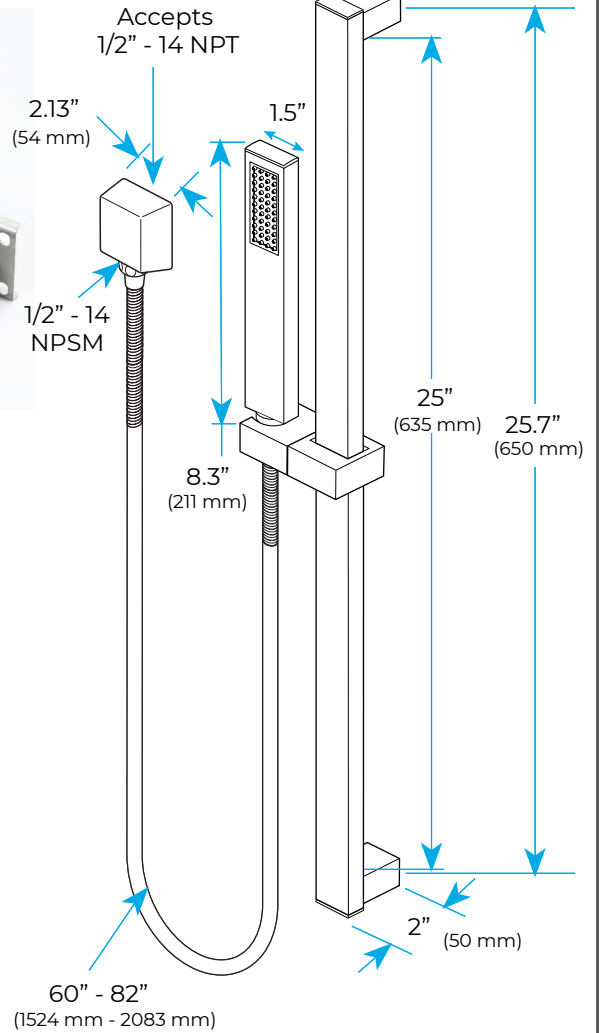

LED REMOTE CONTROLLED MATTE BLACK THERMOSTATIC RECESSED CEILING MOUNT MUSICAL RAINFALL WATERFALL MIST SHOWER SYSTEM WITH HAND SHOWER AND 3 JETTED BODY SPRAYS SPECIFICATIONS

Shower Panel /Hose Material: 304 Stainless Steel
 Shower Head Size: 900*300 mm
 Showerheads Install: Embedded Ceiling Mounted
 Concealed Mixer Install: Wall-Mounted
 LED Shower Head Functions: Rainfall, Waterfall, Mist, Water Column
 Water Pressure: 0.3 MPA
 Water Flow: 16L/min~28L/min
 Shower Accessories Material: Brass
 LED Light: Need to Connect Power
 LED Light Color: 64 Color
 Shower Hose Length: 1.5M
 AC: 100-265V 50/60Hz
 Music: Need Bluetooth

Product shown is only for installation display purpose

All dimensions and specifications are nominal and may vary. Use actual products for accuracy in critical situations.

Shower Mixer

Product shown is only for installation display purpose

Hand Shower

Flow Rate: 2.0 GPM / 7.6 LPM

Shower Mixer Connections

Body Jet

FEATURES

- Material: Brass
- Base Plate Height: 5-1/8"
- Base Plate Width: 5-1/8"
- Jet Surface Area: 3-1/8"
- Surface Depth: 1/4"
- Adjustment Angle: 5°
- Male NPT Connection: 1/2"
- Maximum Flow Rate: 2.5 GPM (9.5L/min) max @ 80 psi