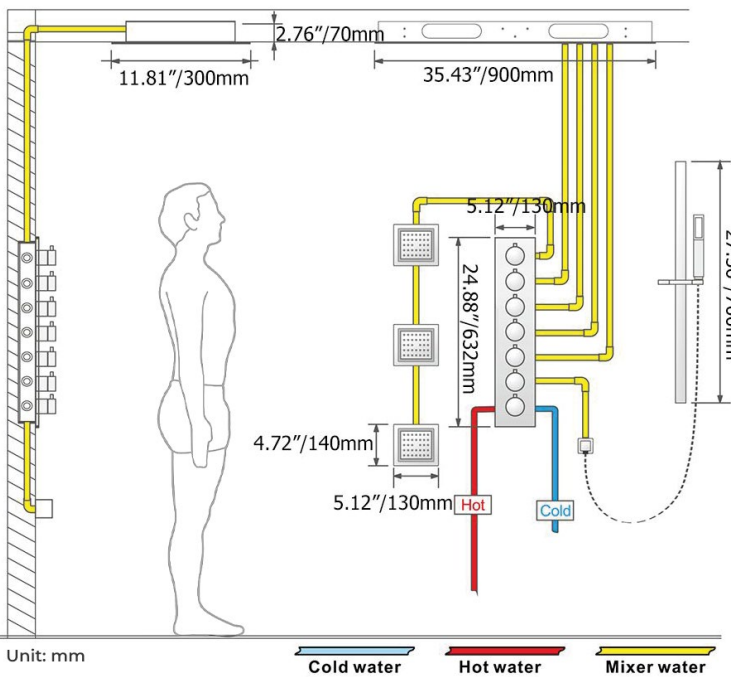

LED REMOTE CONTROLLED MATTE BLACK THERMOSTATIC RECESSED CEILING MOUNT MUSICAL RAINFALL WATERFALL MIST SHOWER SYSTEM WITH HAND SHOWER AND 3 JETTED BODY SPRAYS SPECIFICATIONS

Shower Panel /Hose Material: 304 Stainless Steel
 Shower Head Size: 900*300 mm
 Showerheads Install: Embedded Ceiling Mounted
 Concealed Mixer Install: Wall-Mounted
 LED Shower Head Functions: Rainfall, Waterfall, Mist, Water Column
 Water Pressure: 0.3 MPA
 Water Flow: 16L/min~28L/min
 Shower Accessories Material: Brass
 LED Light: Need to Connect Power
 LED Light Color: 64 Color
 Shower Hose Length: 1.5M
 AC: 100-265V 50/60Hz
 Music: Need Bluetooth

Product shown is only for installation display purpose

All dimensions and specifications are nominal and may vary. Use actual products for accuracy in critical situations.

Shower Mixer

Product shown is only for installation display purpose

Hand Shower

Flow Rate: 2.0 GPM / 7.6 LPM

Shower Mixer Connections

Body Jet

FEATURES

- Material: Brass
- Base Plate Height: 5-1/8"
- Base Plate Width: 5-1/8"
- Jet Surface Area: 3-1/8"
- Surface Depth: 1/4"
- Adjustment Angle: 5°
- Male NPT Connection: 1/2"
- Maximum Flow Rate: 2.5 GPM (9.5L/min) max @ 80 psi